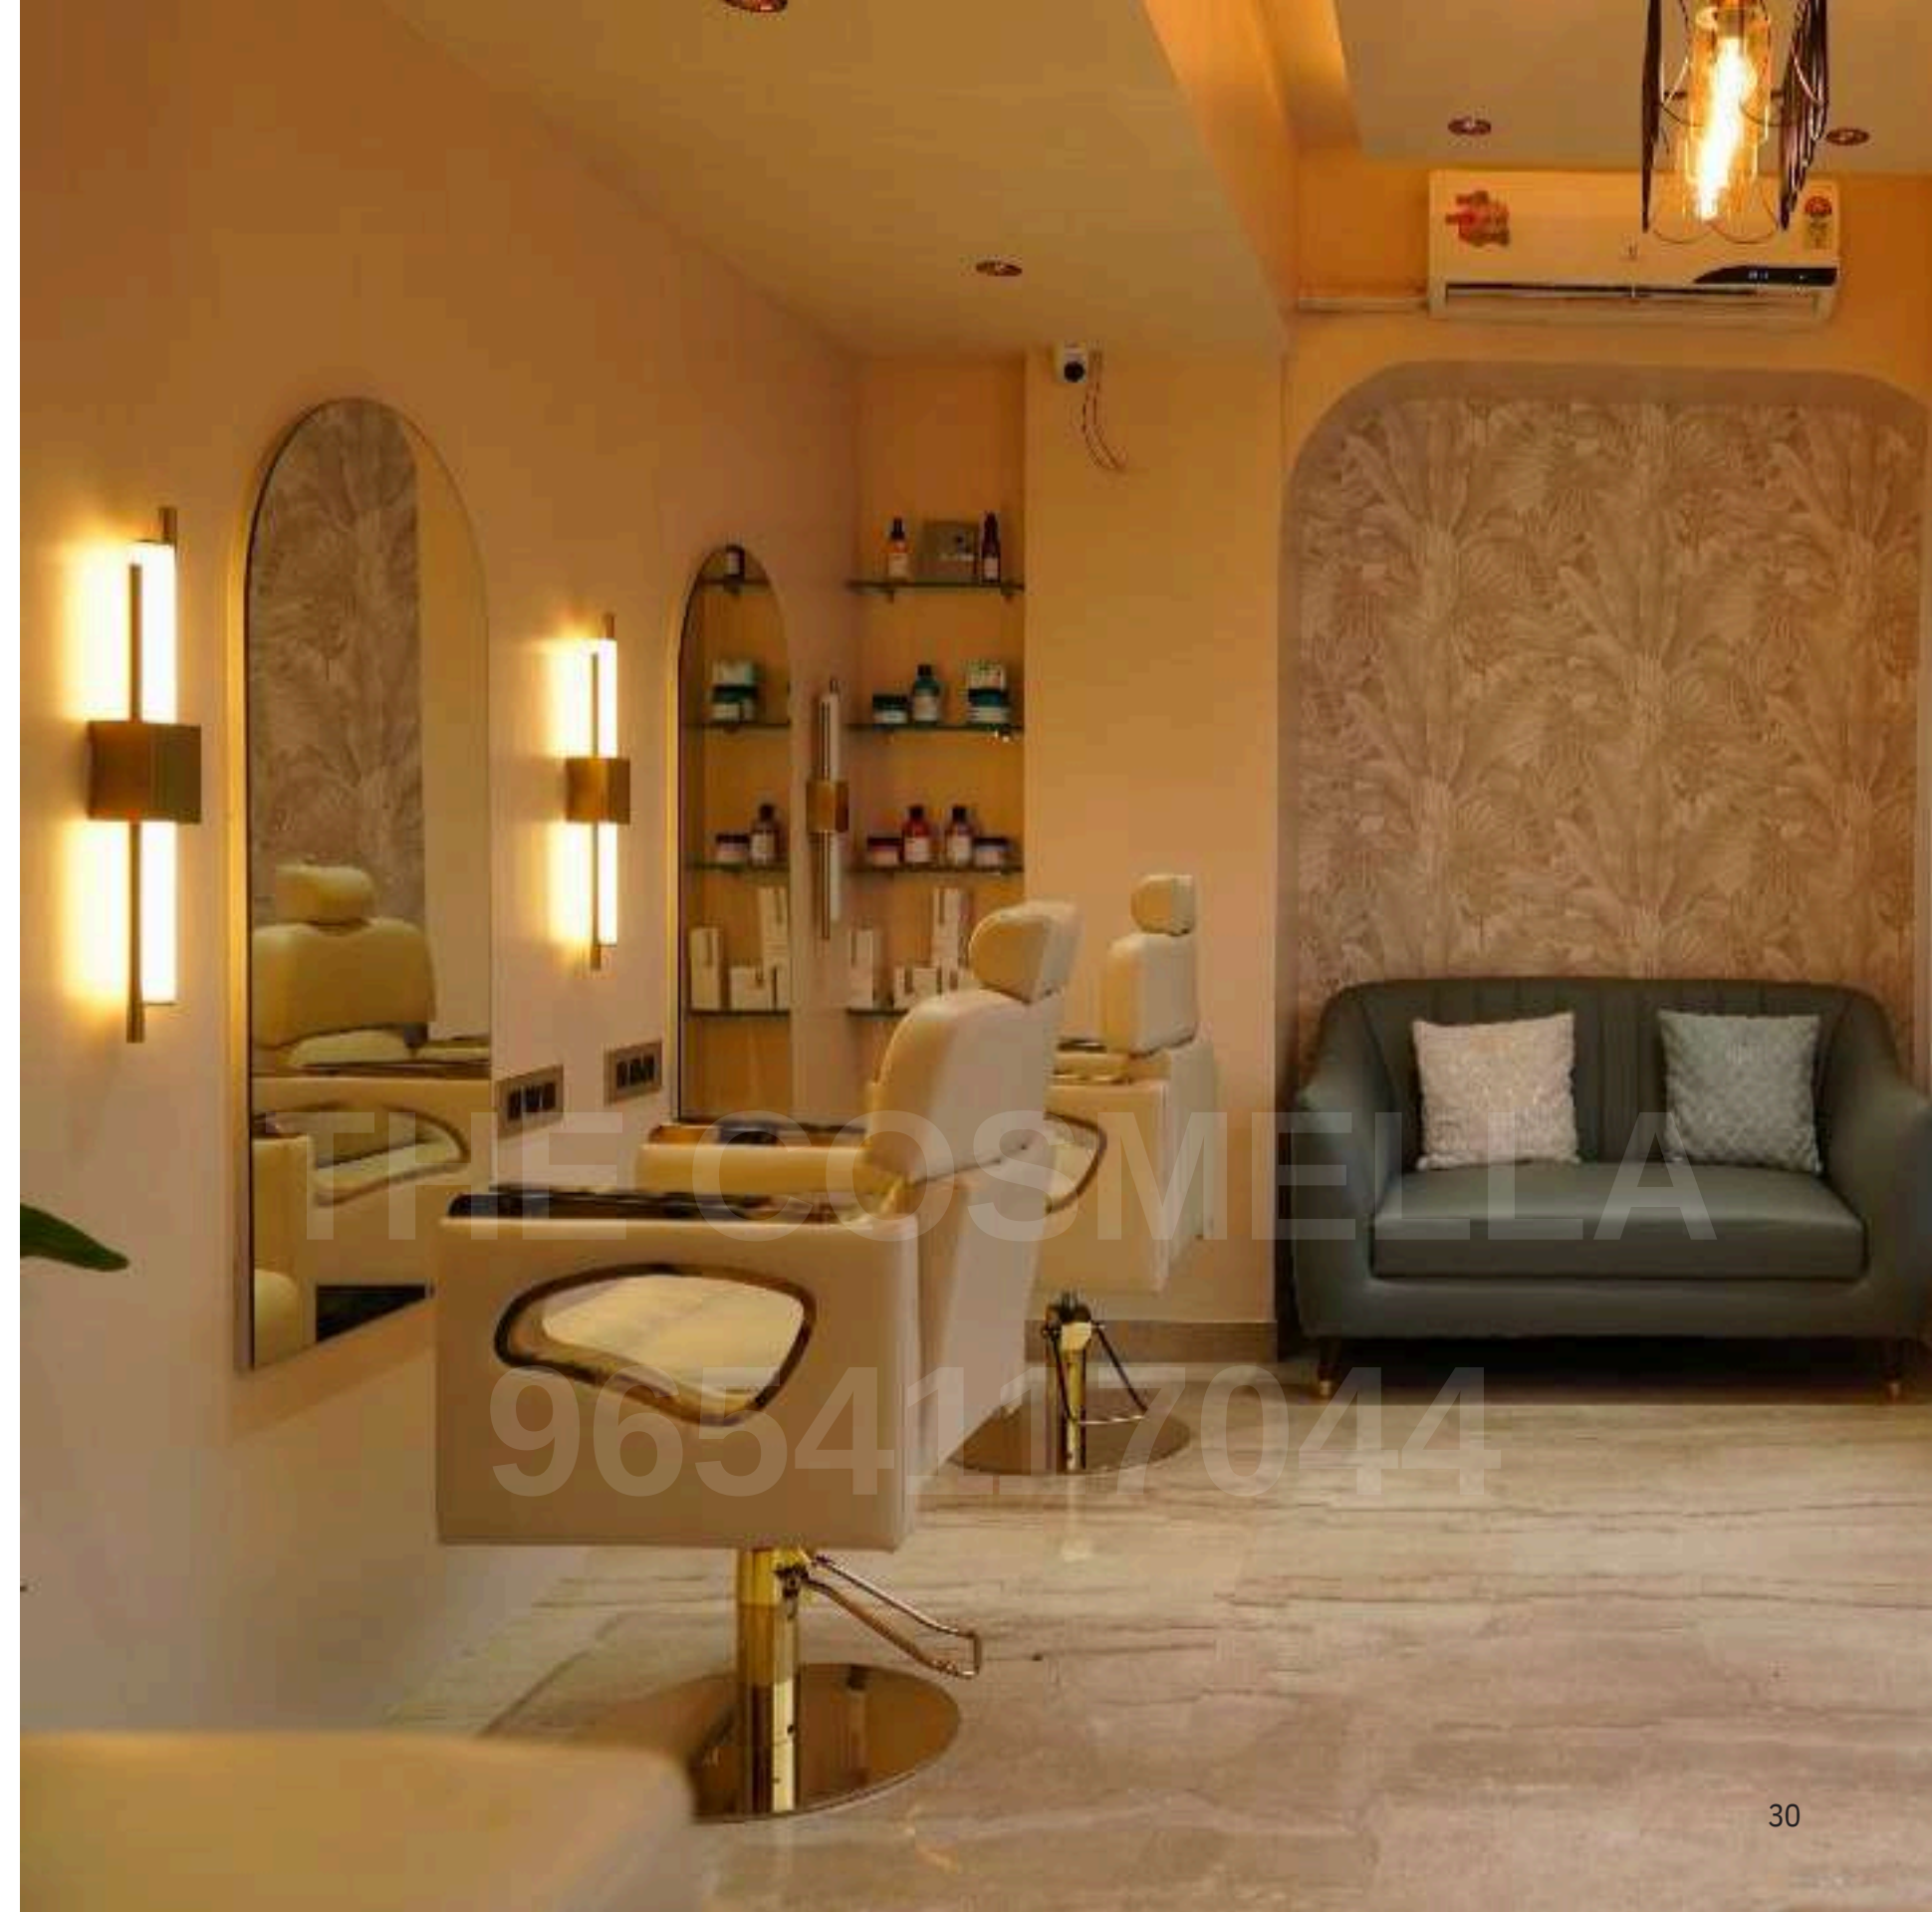

Mayur Handle

- Smooth leg lift mechanism for comfort
- Durable chrome-finish frame with sleek look
- Adjustable headrest for support
- Reversible padded footrest for flexibility
- Hydraulic swivel pump with locking system
- Custom upholstery options (available on pre-order)

RS 9,000/- WITH NORMAL REXINE
RS 10,500/- WITH HEAVY REXINE